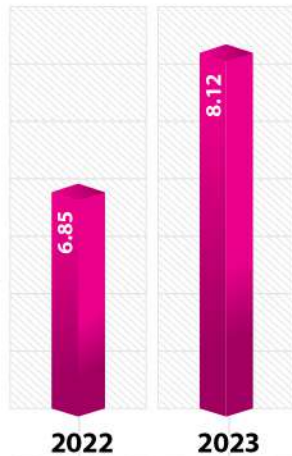

Sheetal wishes a cheerful smile !

REVENUE FROM OPERATION (Amount in Cr.)

PAT (Amount in Cr.)

First Quarterly Financial Result Announced

The first quarterly financial result was announced on July 18, 2023. The revenue from operation has increased by 12.22 % in the first quarter of 2023-'24 as compared to the first quarter of 2022-'23. It has also set up its PAT Margin upto 6%.