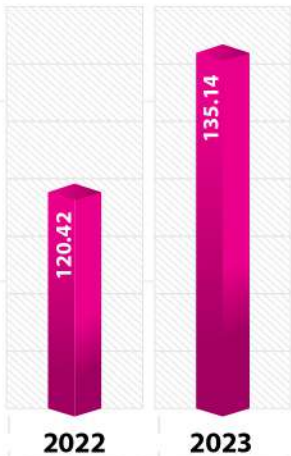

Sheetal wishes a cheerful smile !

REVENUE FROM OPERATION (Amount in Cr.)

PAT (Amount in Cr.)

First Quarterly Financial Result Announced

The first quarterly financial result was announced on July 18, 2023. The revenue from operation has increased by 12.22 % in the first quarter of 2023-'24 as compared to the first quarter of 2022-'23. It has also set up its PAT Margin upto 6%.